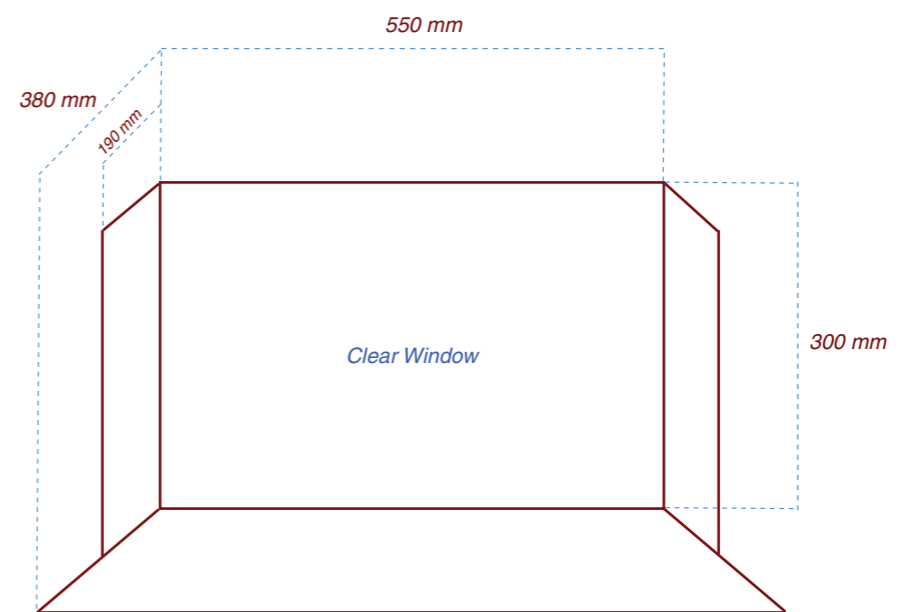

○ Main Window Recess
Complete with 4 halogen spot lights

3 x identical small window recesses
They are 320mm deep and have glass at both ends of the window

Medium Window Recess Behind the Counter
The shelf for this recess projects out further than the roof of the recess.

Window Dimensions
Bluecoat Display Centre
College Lane Entrance
Liverpool
L1 3BZ